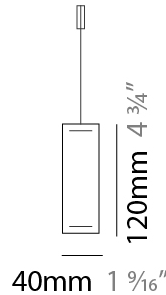

PROJECT _____
TYPE _____
SPECIFIER _____
QUANTITY _____
DATE _____

LED120 SUSPENSION

D71024-

base number
Color   Finish
Temperature   Options

1. To build a product code in our configurator select the specify button on the base model # product page
2. To build a manual product code on this datasheet choose from the options listed below in blue font and add the suffix to the base model #

GENERAL

Series: Woodlin
Subseries: LED120
Brand: Tunto
Division: Design
Mounting Type: Suspension
Mounting Location: Ceiling
Subcategory: Pendant

PHYSICAL

Shape: Rectangle
Length (mm): 1000
Length (in): 39 ³/₈
Width (mm): 40
Width (in): 1 ⁹/₁₆
Height (mm): 120
Height (in): 4 ³/₄
Max. Overall Height (mm): 2120
Max. Overall Height (in): 83 ⁷/₁₆
Light Distribution: Direct / Indirect
Diffuser: Opal
Fixture Finish: [WAL](#) / [ASH](#) / [OAK](#) / [BLK](#) / [WHI](#)
Fixture Material: Wood
Cable Details: 2000mm / 78 3/4"

ELECTRICAL

Lamp Type: LED
Input Wattage (W): 46
Total Output Wattage (W): 38
Dimming: Tri-Mode (Non-Dimming and Phase Dimming (120Vac only) and 0-10V Dimming)
Driver Included: Yes
Driver Location: Integrated
Driver Type: Constant Current - Universal
Driver Class: Class 2
Input Voltage (V): 120 - 277
Constant Current (MA): 700

LED

Color Temperature (°K): [2700](#) / [3000](#) / [4000](#)
Max. Delivered Lumen (lm): 2200
CRI: >93 CRI
Lamp Life (hrs): 50000

OPTICAL

RATINGS AND CERTIFICATIONS

Certified By: Certified for North American Standards
IP rating: IP20