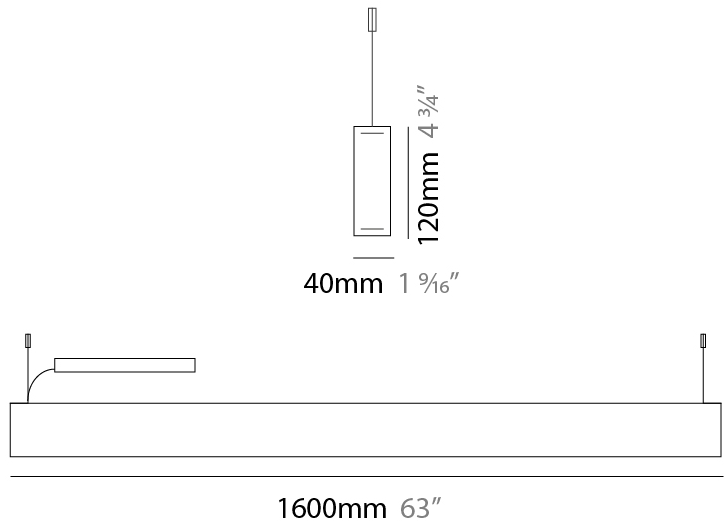

PROJECT	
TYPE	
SPECIFIER	
QUANTITY	
DATE	

LED120 SUSPENSION

D71026-

base number
Color   Finish
Temperature   Options

1. To build a product code in our configurator select the specify button on the base model # product page
2. To build a manual product code on this datasheet choose from the options listed below in blue font and add the suffix to the base model #

GENERAL

Series: Woodlin
Subseries: LED120
Brand: Tunto
Division: Design
Mounting Type: Suspension
Mounting Location: Ceiling
Subcategory: Pendant

PHYSICAL

Shape: Rectangle
Length (mm): 1600
Length (in): 63
Width (mm): 40
Width (in): 1 9/16
Height (mm): 120
Height (in): 4 3/4
Max. Overall Height (mm): 2120
Max. Overall Height (in): 83 7/16
Light Distribution: Direct / Indirect
Diffuser: Opal
Fixture Finish: [WAL](#) / [ASH](#) / [OAK](#) / [BLK](#) / [WHI](#)
Fixture Material: Wood
Cable Details: 2000mm / 78 3/4"

ELECTRICAL

Lamp Type: LED
Input Wattage (W): 74
Total Output Wattage (W): 63
Dimming: Tri-Mode (Non-Dimming and Phase Dimming (120Vac only) and 0-10V Dimming)
Driver Included: Yes
Driver Location: Integrated
Driver Type: Constant Current - Universal
Driver Class: Class 2
Input Voltage (V): 120 - 277
Constant Current (MA): 700

LED

Color Temperature (°K): [2700](#) / [3000](#) / [4000](#)
Max. Delivered Lumen (lm): 3600
CRI: >93 CRI
Lamp Life (hrs): 50000

OPTICAL

RATINGS AND CERTIFICATIONS

Certified By: Certified for North American Standards
IP rating: IP20