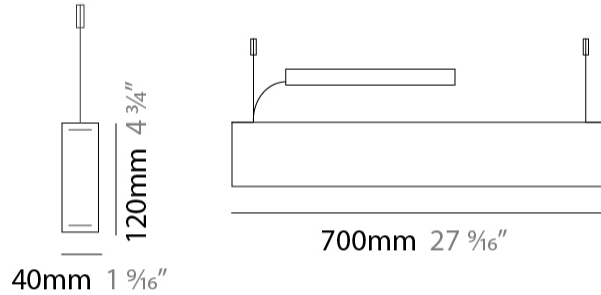

LED120 SUSPENSION

D71023- -

base number
Color   Finish
Temperature   Options

1. To build a product code in our configurator select the specify button on the base model # product page
2. To build a manual product code on this datasheet choose from the options listed below in blue font and add the suffix to the base model #

GENERAL

Series: Woodlin
Subseries: LED120
Brand: Tunto
Division: Design
Mounting Type: Suspension
Mounting Location: Ceiling
Subcategory: Pendant

PHYSICAL

Shape: Rectangle
Length (mm): 700
Length (in): 27 ⁹/₁₆
Width (mm): 40
Width (in): 1 ⁹/₁₆
Height (mm): 120
Height (in): 4 ³/₄
Max. Overall Height (mm): 2120
Max. Overall Height (in): 83 ⁷/₁₆
Light Distribution: Direct / Indirect
Diffuser: Opal
Fixture Finish: [WAL / ASH / OAK / BLK / WHI](#)
Fixture Material: Wood
Cable Details: 2000mm / 78 3/4"

ELECTRICAL

Lamp Type: LED
Input Wattage (W): 32
Total Output Wattage (W): 25.3
Dimming: Tri-Mode (Non-Dimming and Phase Dimming (120Vac only) and 0-10V Dimming)
Driver Included: Yes
Driver Location: Integrated
Driver Type: Constant Current - Universal
Driver Class: Class 2
Input Voltage (V): 120 - 277
Constant Current (MA): 700

LED

Color Temperature (°K): [2700 / 3000 / 4000](#)
Max. Delivered Lumen (lm): 1500
CRI: >93 CRI
Lamp Life (hrs): 50000

OPTICAL

RATINGS AND CERTIFICATIONS

Certified By: Certified for North American Standards
IP rating: IP20